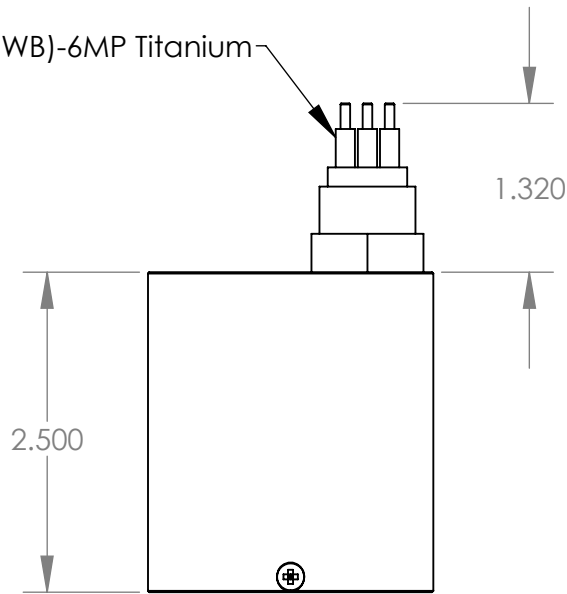

Impulse MCBH(WB)-6MP Titanium

WET Labs

620 Applegate St.
Philomath, OR 97370
541-929-5650
www.wetlabs.com

General Dimensions

PROPRIETARY AND CONFIDENTIAL

THE INFORMATION CONTAINED IN THIS DRAWING IS THE SOLE PROPERTY OF WET LABS, INC. ANY REPRODUCTION IN PART OR AS A WHOLE WITHOUT THE WRITTEN PERMISSION OF WET LABS, INC. IS PROHIBITED.

REV	DATE	DESCRIPTION	BY	SIZE A	DWG. NO. 542251_General_Dimensions	REV. 0
REVISIONS				SCALE 2:3	DIMENSIONS ARE INCHES UNLESS NOTED	SHEET 1 OF 1
				DRAWN BY: J. Koegler	ORIGIN DATE: 08/19/2015	