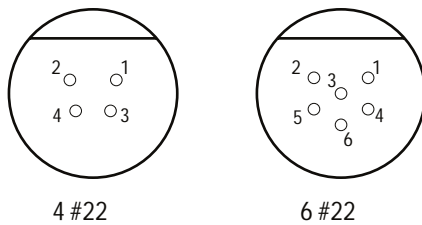

IE55-12-CCP R/A

IE55-12-CCP/UT

CONTACT CONFIGURATION
(BCR FACE VIEW)

MATED PRESSURE RATING (psi)	10,000
MOUNTING TORQUE FOR BCR	not to exceed 15 in/lbs
DUMMY PLUG FOR BCR	IE55-12-SCP
DUMMY PLUG FOR CCP	IE55-12-SCR

IE55W-10-CCP R/A

IE55W-10-CCP/UT

CONTACT CONFIGURATION

(BCR FACE VIEW)

2 #20

3 #20

MATED PRESSURE RATING (psi)	10,000
MOUNTING TORQUE FOR BCR	not to exceed 15 in/lbs
DUMMY PLUG FOR BCR	IE55W-10*-SCP
DUMMY PLUG FOR CCP	IE55W-10*-SCR
* Specify number of contacts.	