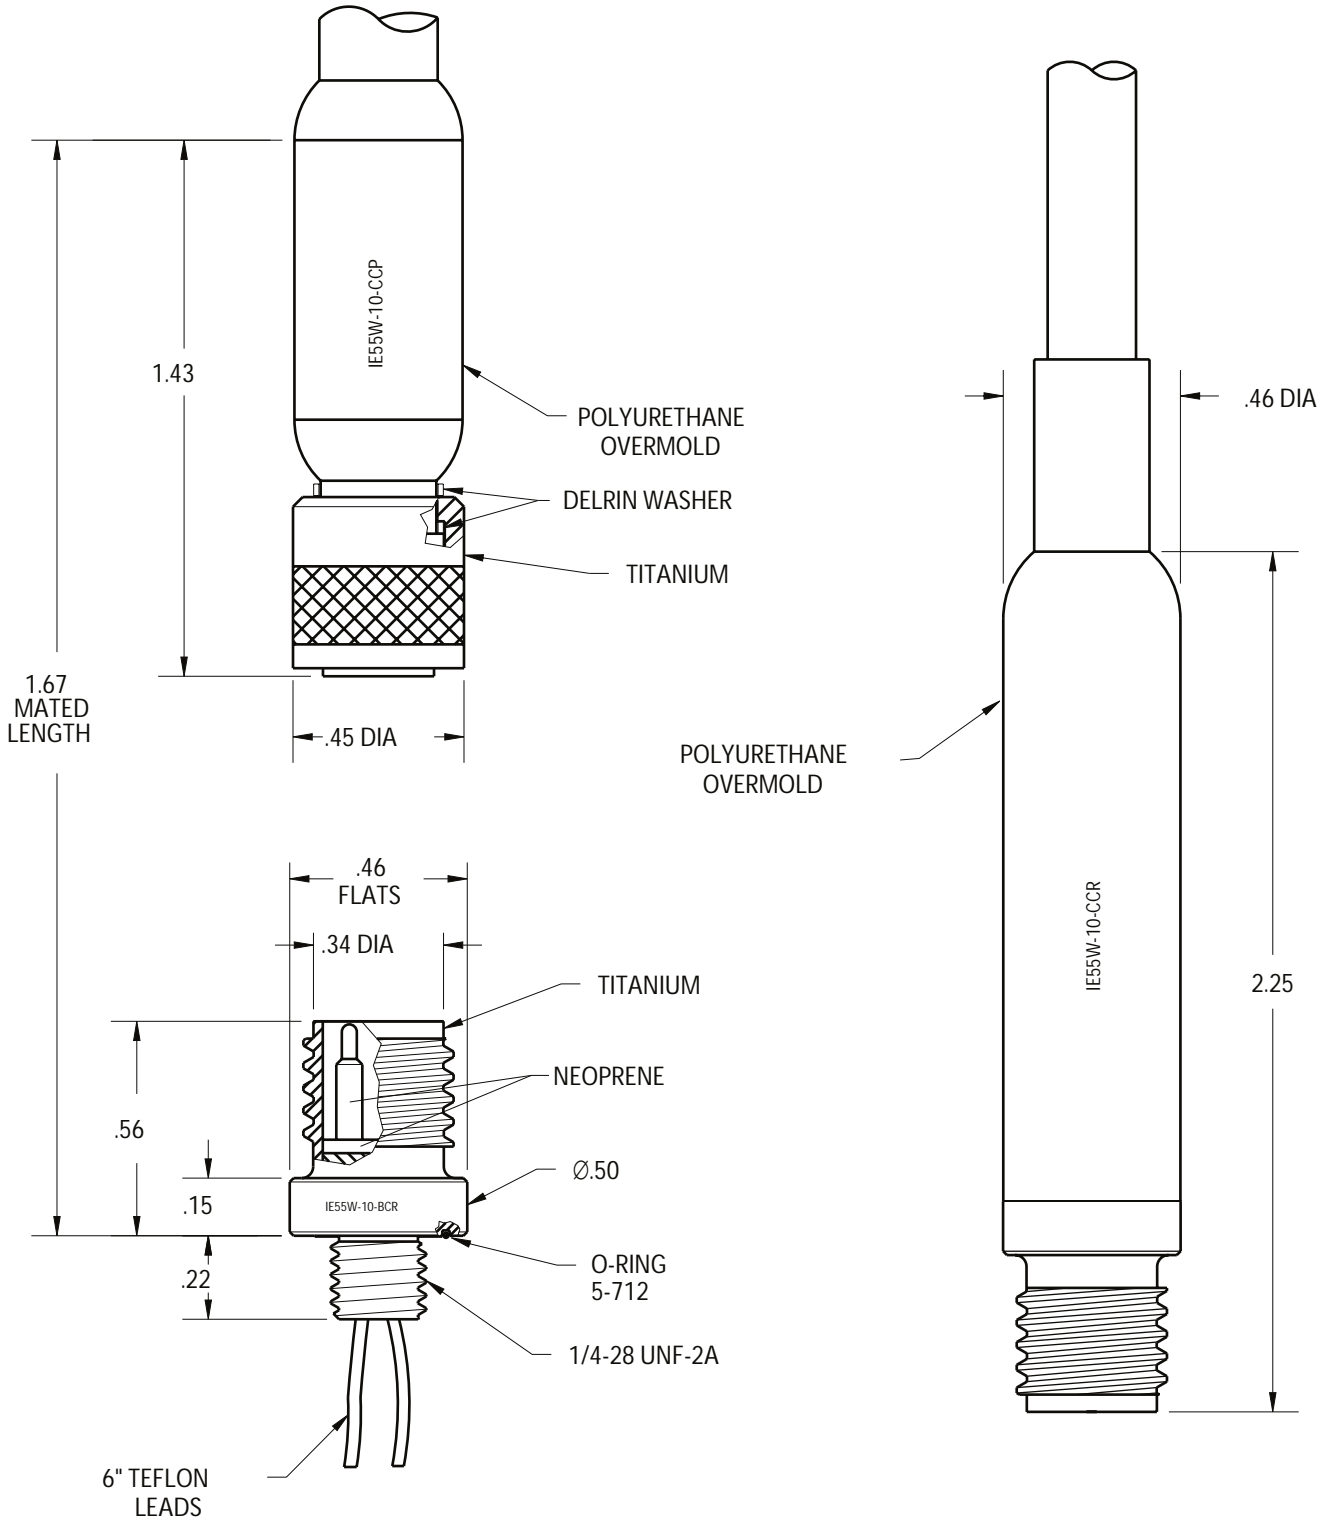

IE55-12-CCP R/A

IE55-12-CCP/UT

CONTACT CONFIGURATION
(BCR FACE VIEW)

MATED PRESSURE RATING (psi)	10,000
MOUNTING TORQUE FOR BCR	not to exceed 15 in/lbs
DUMMY PLUG FOR BCR	IE55-12-SCP
DUMMY PLUG FOR CCP	IE55-12-SCR

IE55W-10-CCP R/A

IE55W-10-CCP/UT

CONTACT CONFIGURATION

(BCR FACE VIEW)

2 #20

3 #20

MATED PRESSURE RATING (psi)	10,000
MOUNTING TORQUE FOR BCR	not to exceed 15 in/lbs
DUMMY PLUG FOR BCR	IE55W-10*-SCP
DUMMY PLUG FOR CCP	IE55W-10*-SCR
* Specify number of contacts.	