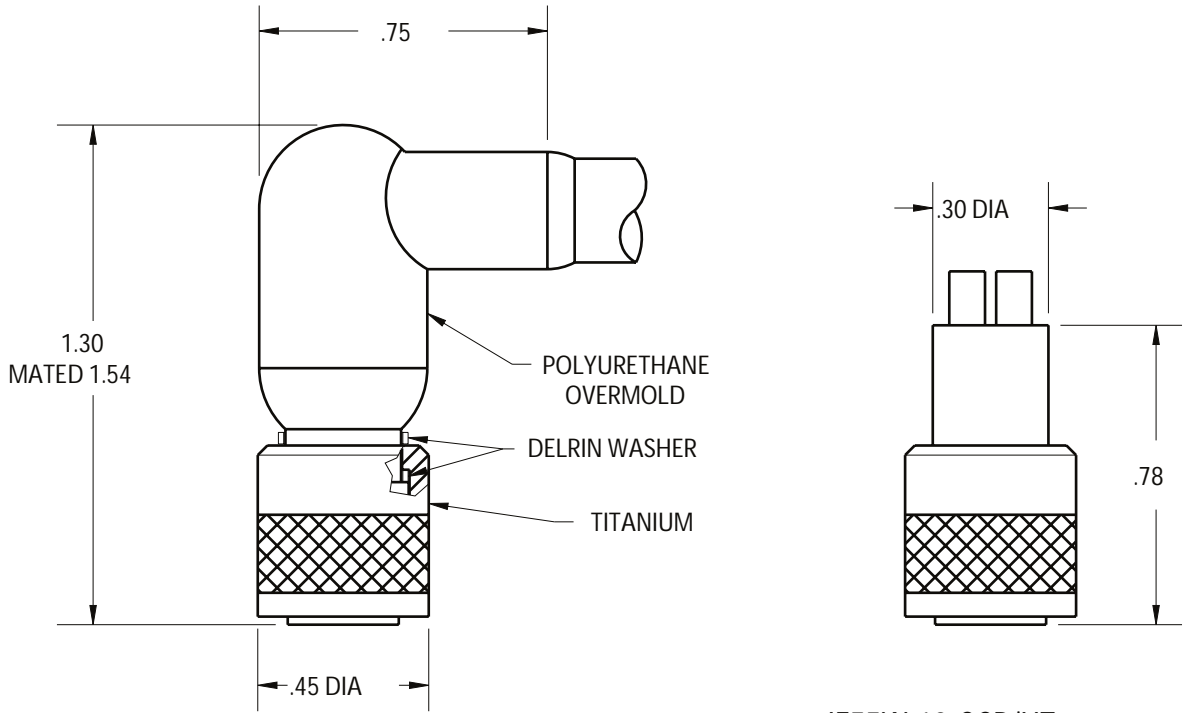

IE55-12-CCP R/A

IE55-12-CCP/UT

CONTACT CONFIGURATION
(BCR FACE VIEW)

MATED PRESSURE RATING (psi)	10,000
MOUNTING TORQUE FOR BCR	not to exceed 15 in/lbs
DUMMY PLUG FOR BCR	IE55-12-SCP
DUMMY PLUG FOR CCP	IE55-12-SCR

IE55W-10-CCP R/A

IE55W-10-CCP/UT

CONTACT CONFIGURATION

(BCR FACE VIEW)

2 #20

3 #20

MATED PRESSURE RATING (psi)	10,000
MOUNTING TORQUE FOR BCR	not to exceed 15 in/lbs
DUMMY PLUG FOR BCR	IE55W-10*-SCP
DUMMY PLUG FOR CCP	IE55W-10*-SCR
* Specify number of contacts.	